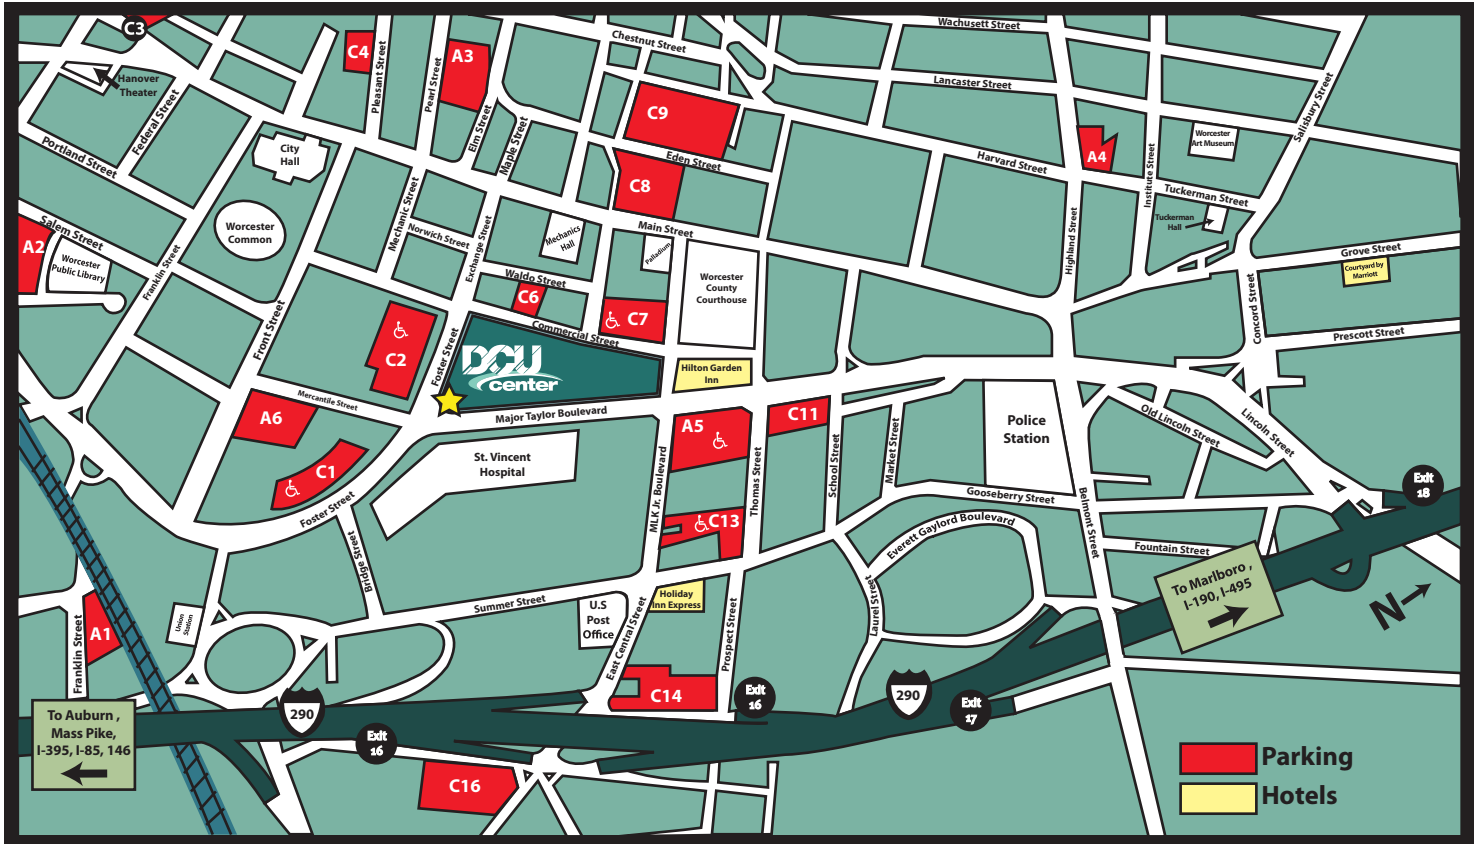

Worcester Parking Map

Holy Cross Graduation
May 27, 2016

 - Main Entrance DCU Center Arena

#	Organization Name	Address	Notes
A1	Union Station Parking Garage	225 Franklin Street	*
A2	Worcester Library	40 Salem Street	Meter
A3	Pearl - Elm Garage	20 Pearl Street	*
A4	Highland Street Municipal Lot	30 Highland Street	Meter
A5	Major Taylor Blvd. Garage	30 Major Taylor Blvd.	\$10 Cash
A6	City Square Parking Garage	40 Mercantile Street	\$10 Cash
C1	Unum Parking	170 Foster Street	\$10 Cash
C2	Commercial Street Garage	201 Commercial Street	\$15
C3	Federal Plaza Garage	570 Main Street	*
C4	Sovereign Tower Parking	40 Pleasant Street	* Cash
C6	Commerce Associates	365 Main Street	
C7	Bowditch and Dewey	30 Exchange Street	
C8	Commerce Associates	252 Main Street	
C9	Day Building	360 Main Street/Eden Street	
C11	Honey Farms	82 Thomas Street	
C13	100 Central Street	100 Central Street	
C14	99 Restaurant	116 Summer Street	No Charge
C16	Mount Carmel Church	24 Mulberry Street	No Charge