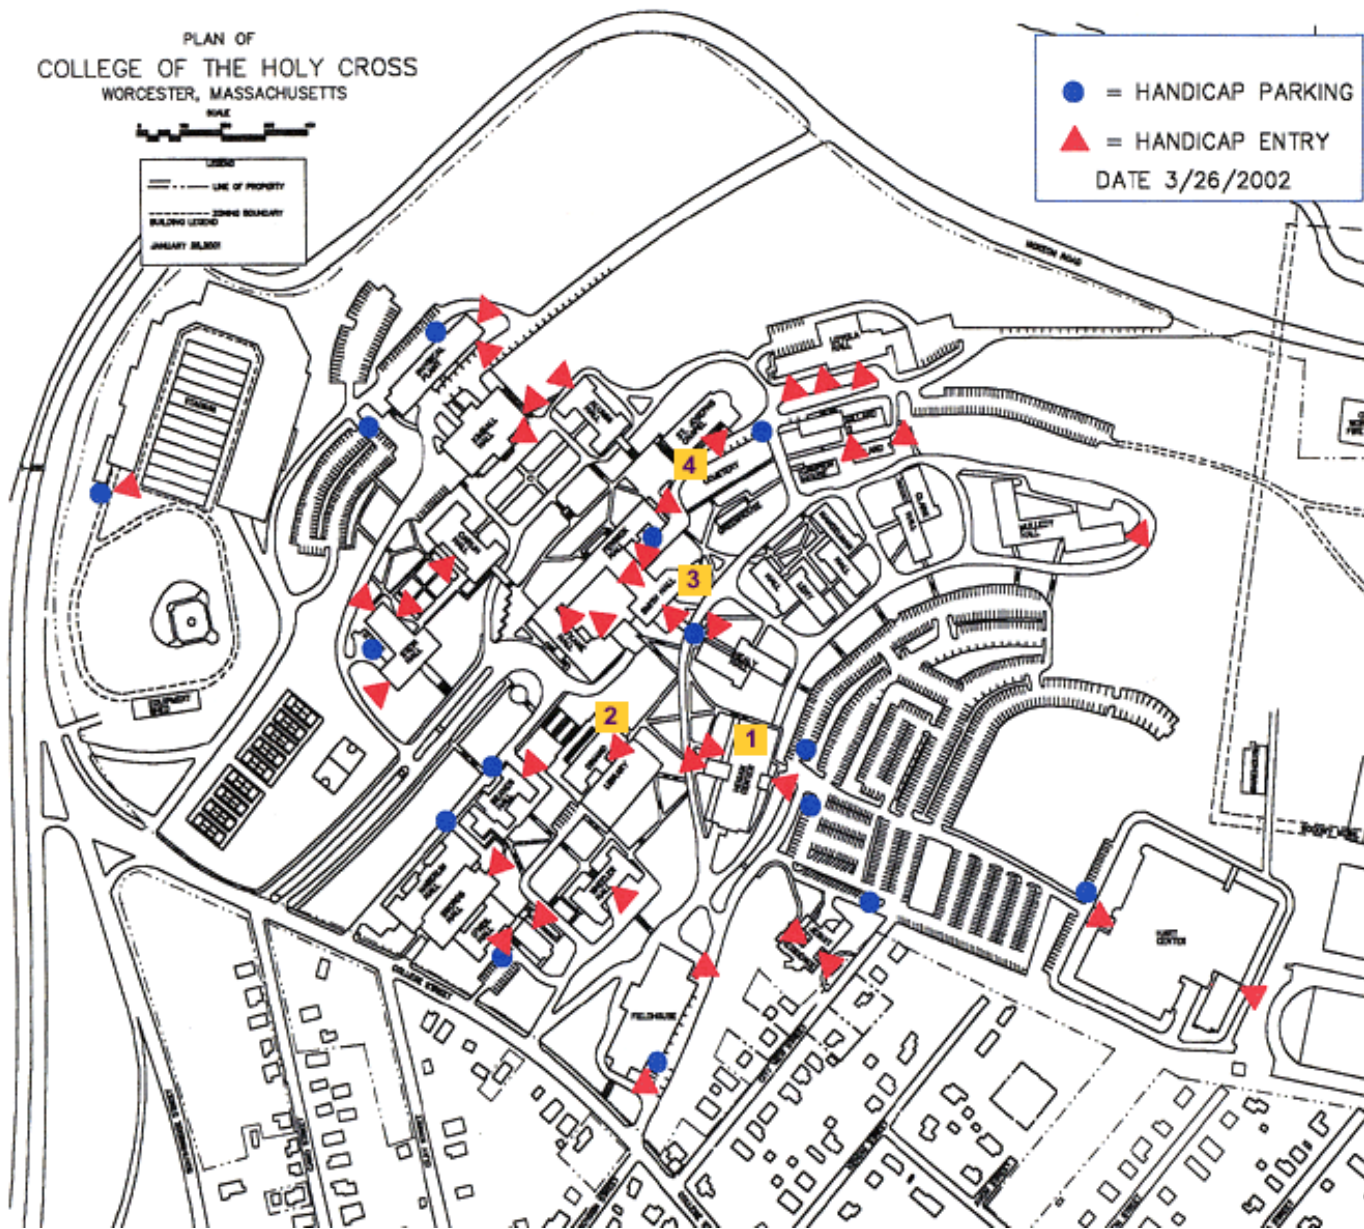

HOLY CROSS

Handicap Parking and Routes

Campus Handicap Routes

- 1** To the **Hogan Campus Center** - Enter the Hogan Campus Center across from the main parking lot inside gate 7. Inside the entrance, to the right, is a chair lift which will take you up to the 3rd floor. Cross the lobby and take the 3rd floor elevators to the necessary floor (event locations for Hogan are posted in the lobby).
- 2** To **Dinand Library** - from Hogan Take the elevators from the 3rd floor in Hogan down to the B level and exit Hogan. Proceed across the lane and down the sidewalk curving left to enter the side entrance of Dinand

3 To **Smith Hall** or **Fenwick Hall** - from Hogan

Take the 3rd floor elevators in Hogan down to the B level and exit Hogan. Proceed down the sidewalk to your right, cross the lane and take the sidewalk into the first building on your left, Smith Hall. To access Fenwick Hall, cross Smith Hall lobby and go down the third floor hallway connector to Fenwick. The elevator for Fenwick Hall is down the corridor on your left.

4 To **St. Joseph Chapel** - from Hogan

Take the 3rd floor elevators in Hogan down to the B level and exit Hogan. Proceed down the sidewalk to your right, cross the lane and take the sidewalk into the first building on your left, Smith Hall. To reach the Chapel take the Smith Hall elevator to the G level. Exit Smith Hall and proceed from under the archway down the lane to the side entrance of the Chapel.